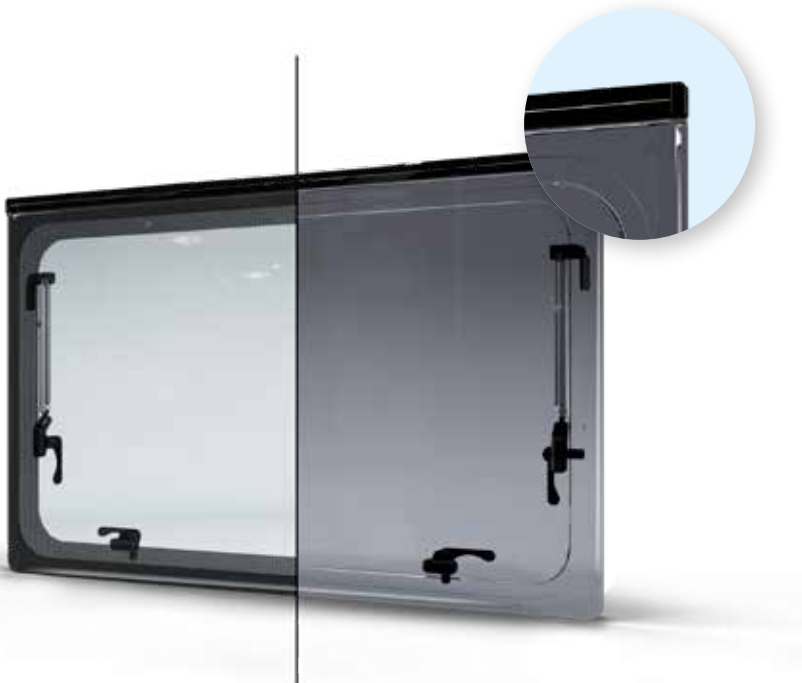

RM 14 WINDOWS

Very smooth crossings create a feeling of windows blended with the walls and new hinge composition with plastic endings make these windows appear stronger with small corner radiuses.

WALL OPENING (mm), R75

450 x 550	850 x 750
500 x 400	800 x 750
600 x 550	870 x 520
700 x 300	1200 x 520
700 x 750	